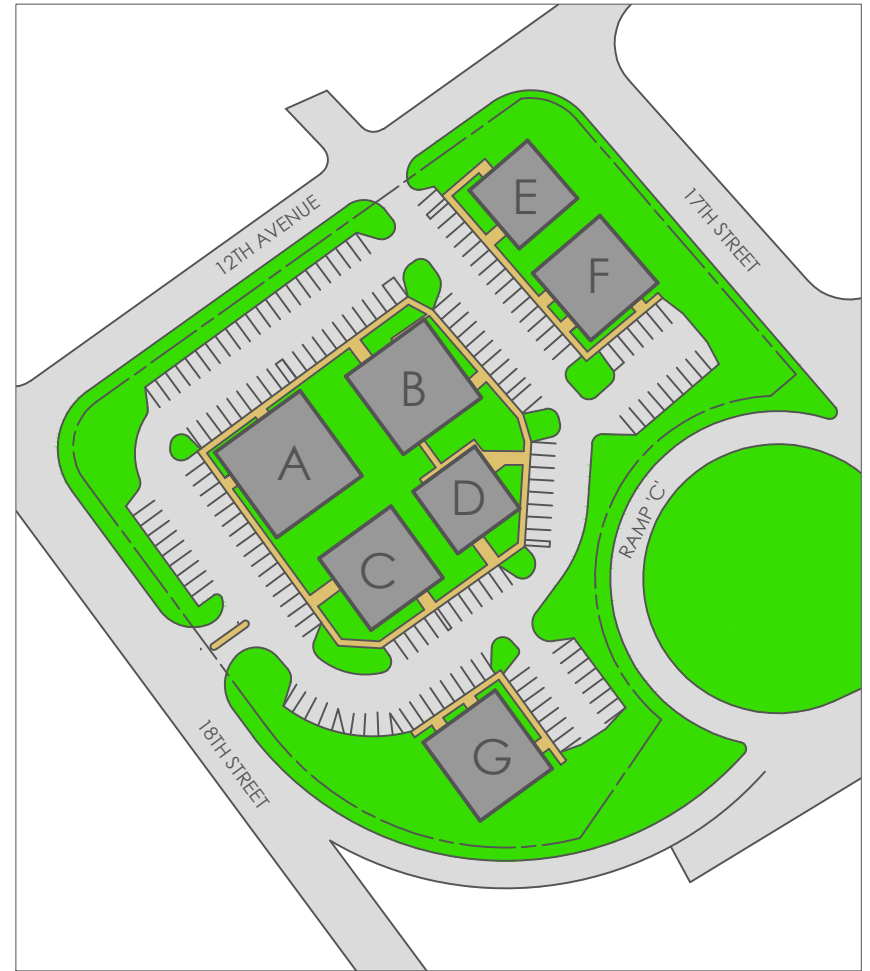

UNIT C1.1
980 SF

INTOWNE SQUARE

BLAIR COMPANIES
REAL ESTATE

Andrea Cohen
President of Real Estate
814-949-8280 ext. 702
acohen@blaircompanies.com

Barb (Weakland) Fulton
Real Estate Manager
814-949-8280 ext. 700
bweakland@blaircompanies.com