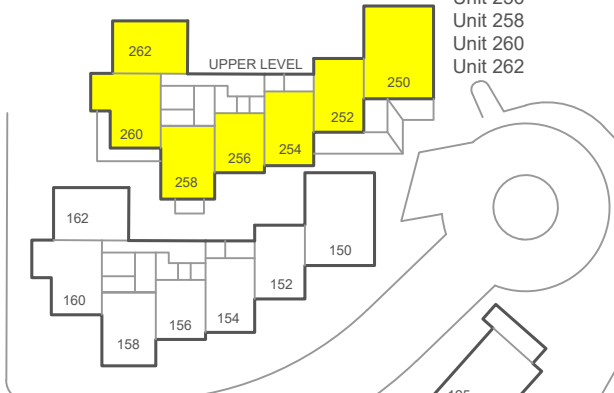

BUILDING A
 Unit 168
 Unit 170
 Unit 268
 Unit 272

BUILDING D
 Unit 250
 Unit 252
 Unit 254
 Unit 256
 Unit 258
 Unit 260
 Unit 262

700 PARK AVE
 No Space Available

LAKEMONT PARK BOULEVARD

BUILDING B (350)
 Suite 4

DELTA BUILDING (400)
 Suite 100
 Suite 300
 Suite 500
 Suite 600

BUILDING C
 No Space Available

 AVAILABLE IMMEDIATELY

 AVAILABLE JANUARY 2024

Office Space Available
Village at Lakemont