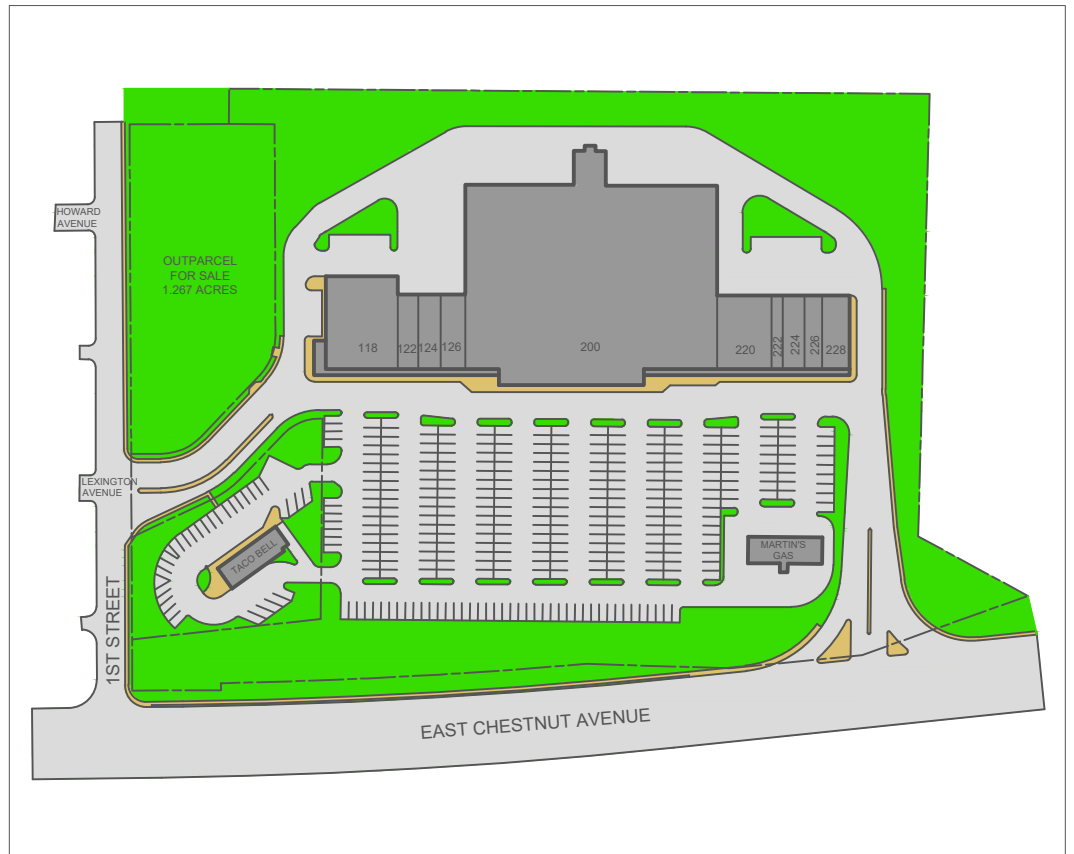

UNIT 228
2,400 SF

CHESTNUT PLAZA

Andrea Cohen
President of Real Estate
814-949-8280 ext. 702
acohen@blaircompanies.com

Barb (Weakland) Fulton
Real Estate Manager
814-949-8280 ext. 700
bweakland@blaircompanies.com